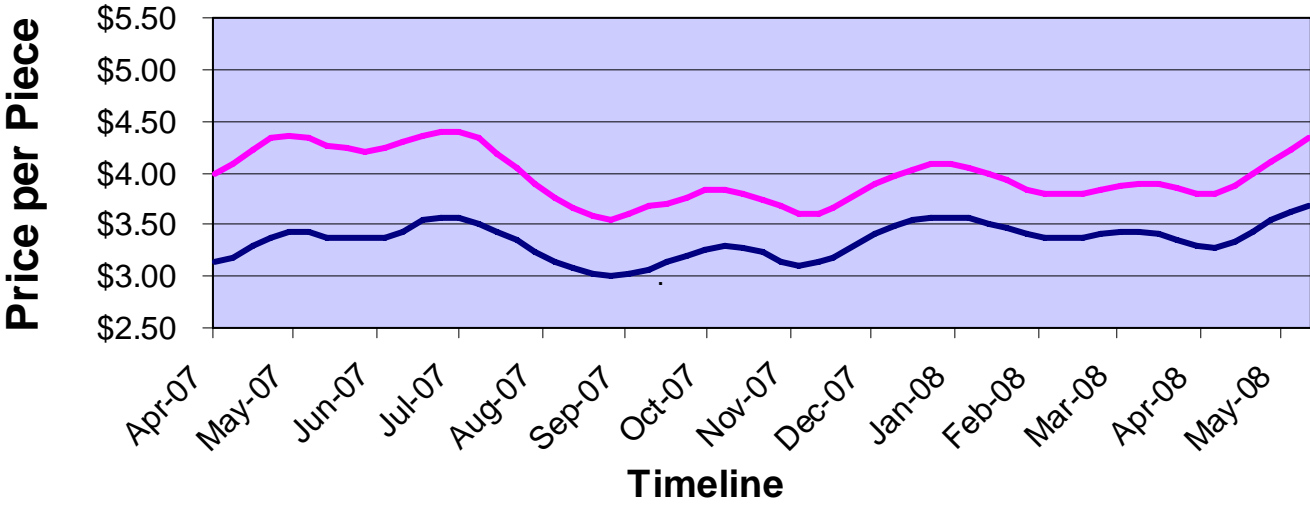

# 2x4 Historical Pricing #2 SYP

— 2x4 - 14 foot    — 2x4 - 16 foot