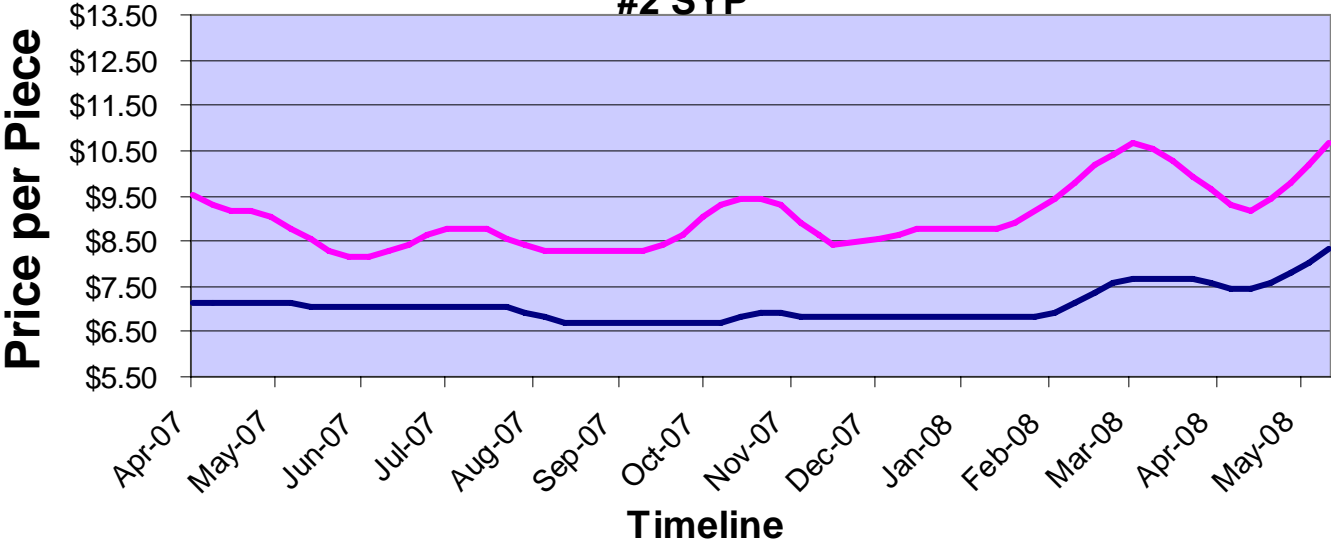

# 4x4 Historical Pricing

#2 SYP

4x4 - 14 foot 4x4 - 16 foot